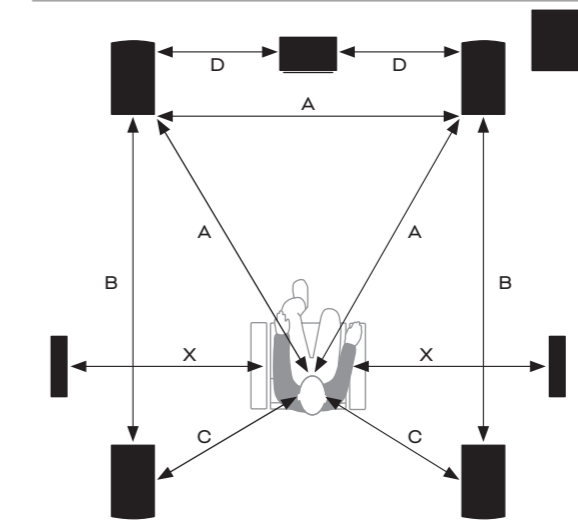

DALI OPTICON MK2

QUICK START GUIDE

1. Pack Contents

								
OPTICON 6 MK2	x1	x4	x4	x4	x4	x1	x1	x1
OPTICON 8 MK2	x1	x4	x4	x4	x4	x1	x1	x1

						
OPTICON 1 MK2	x2	x8	x8	x2	x1	
OPTICON 2 MK2	x1	x4			x1	
OPTICON LCR MK2	x1	x4			x1	x1
OPTICON VOKAL MK2	x1	x4			x1	

2. Position

IN ADMIRATION OF MUSIC

www.dali-speakers.com/quickstartguides

3. Mounting (stand/shelf)

3. Mounting (floor)

3. Mounting (wall)

4. Wiring

OPTICON MK2