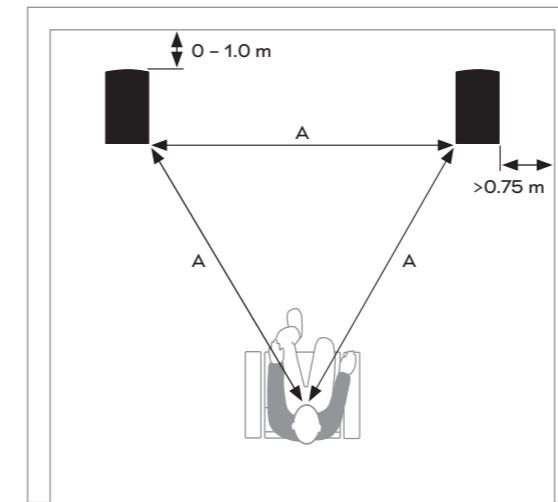

DALI OPTICON MK2

QUICK START GUIDE

1. Pack Contents

								
OPTICON 6 MK2	x1	x4	x4	x4	x4	x1	x1	x1
OPTICON 8 MK2	x1	x4	x4	x4	x4	x1	x1	x1

						
OPTICON 1 MK2	x2	x8	x8	x2	x1	
OPTICON 2 MK2	x1	x4			x1	
OPTICON LCR MK2	x1	x4			x1	x1
OPTICON VOKAL MK2	x1	x4			x1	

2. Position

IN ADMIRATION OF MUSIC

www.dali-speakers.com/quickstartguides

3. Mounting (stand/shelf)

3. Mounting (floor)

3. Mounting (wall)

4. Wiring

OPTICON MK2