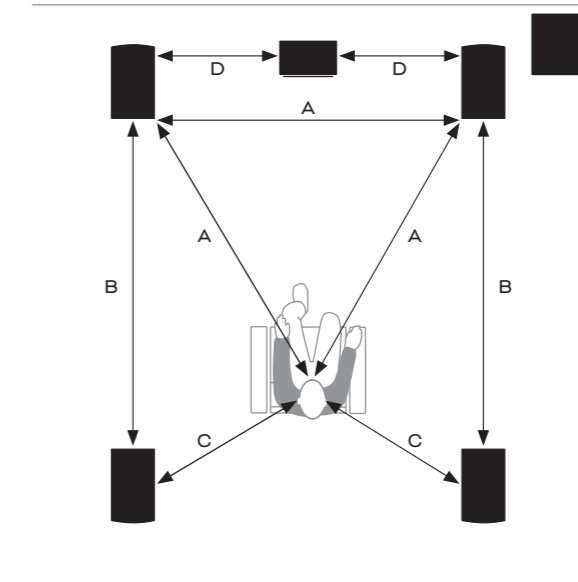

DALI OPTICON MK2

QUICK START GUIDE

1. Pack Contents

								
OPTICON 6 MK2	x1	x4	x4	x4	x4	x1	x1	x1
OPTICON 8 MK2	x1	x4	x4	x4	x4	x1	x1	x1

						
OPTICON 1 MK2	x2	x8	x8	x2	x1	
OPTICON 2 MK2	x1	x4			x1	
OPTICON LCR MK2	x1	x4			x1	x1
OPTICON VOKAL MK2	x1	x4			x1	

2. Position

IN ADMIRATION OF MUSIC

www.dali-speakers.com/quickstartguides

3. Mounting (stand/shelf)

3. Mounting (floor)

3. Mounting (wall)

4. Wiring

OPTICON MK2